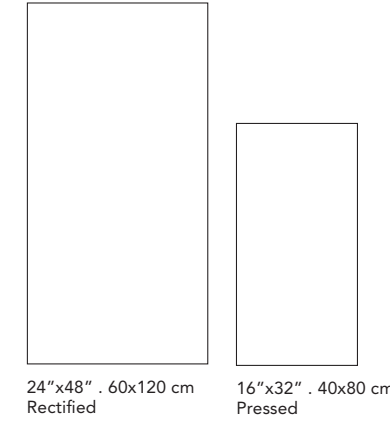

Packaging

Sizes	Pieces	Sq.Ft.	Lbs.	Boxes	Sq.Ft.	Lbs.
24"x48"	1	7.75	73.22	26	201.50	1903.72
12"x24" pool coping	2	3.87	35.58	-	-	-

New England ²

24"x48" 24"x24" 16"x32"

24"x48" Rectified - 24"x24" Pressed - 16"x32" Pressed