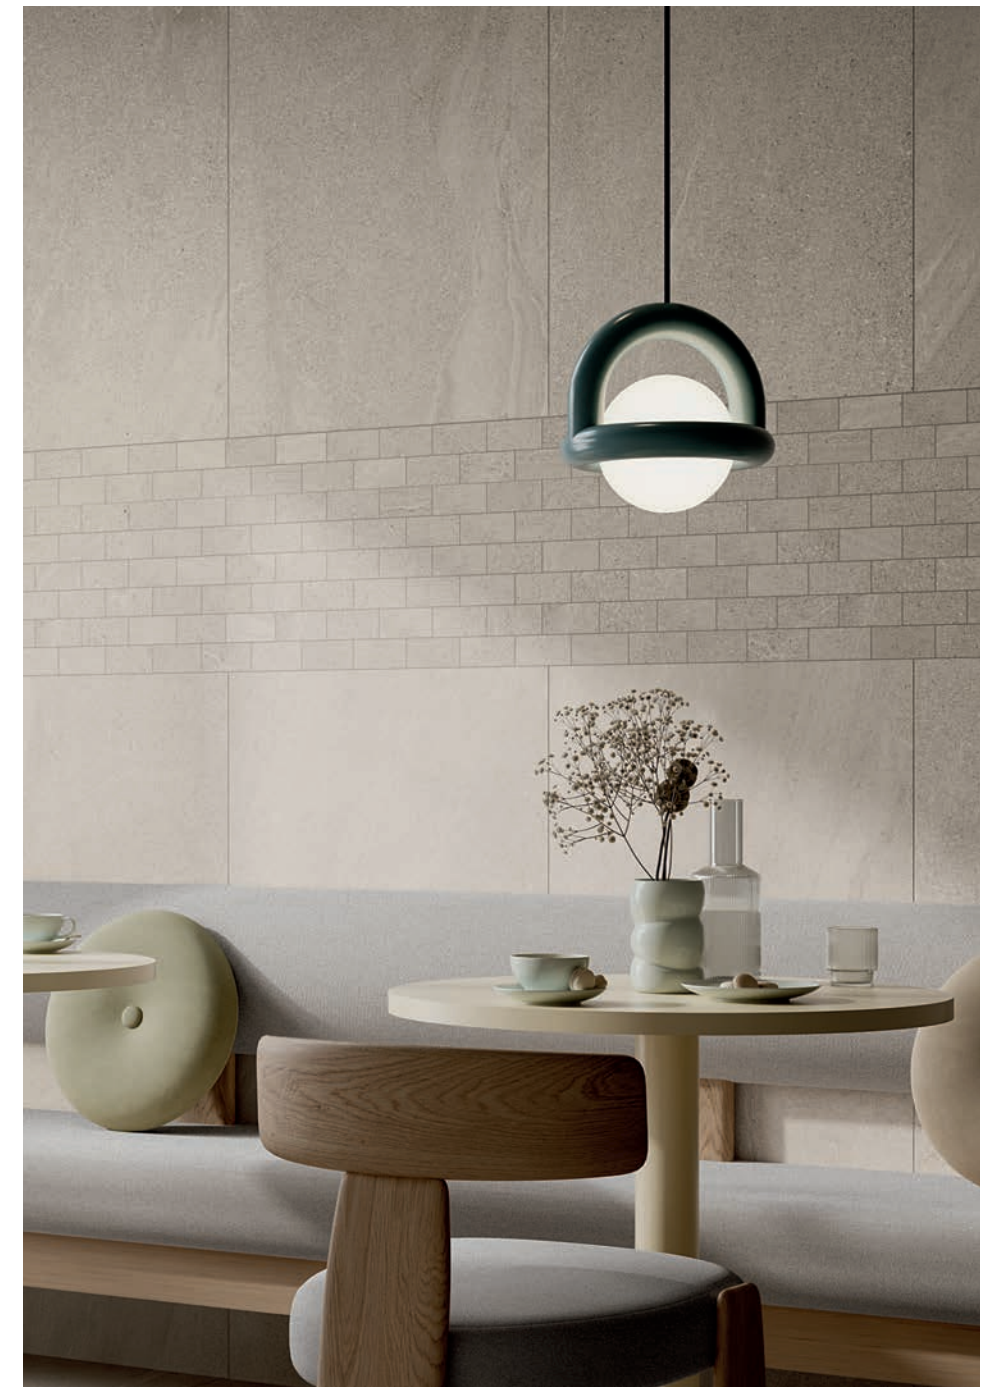

Wall: New England HEN01 Ivory Rect. 24"x48" - New England HEN01 Ivory Brick 12"x12"